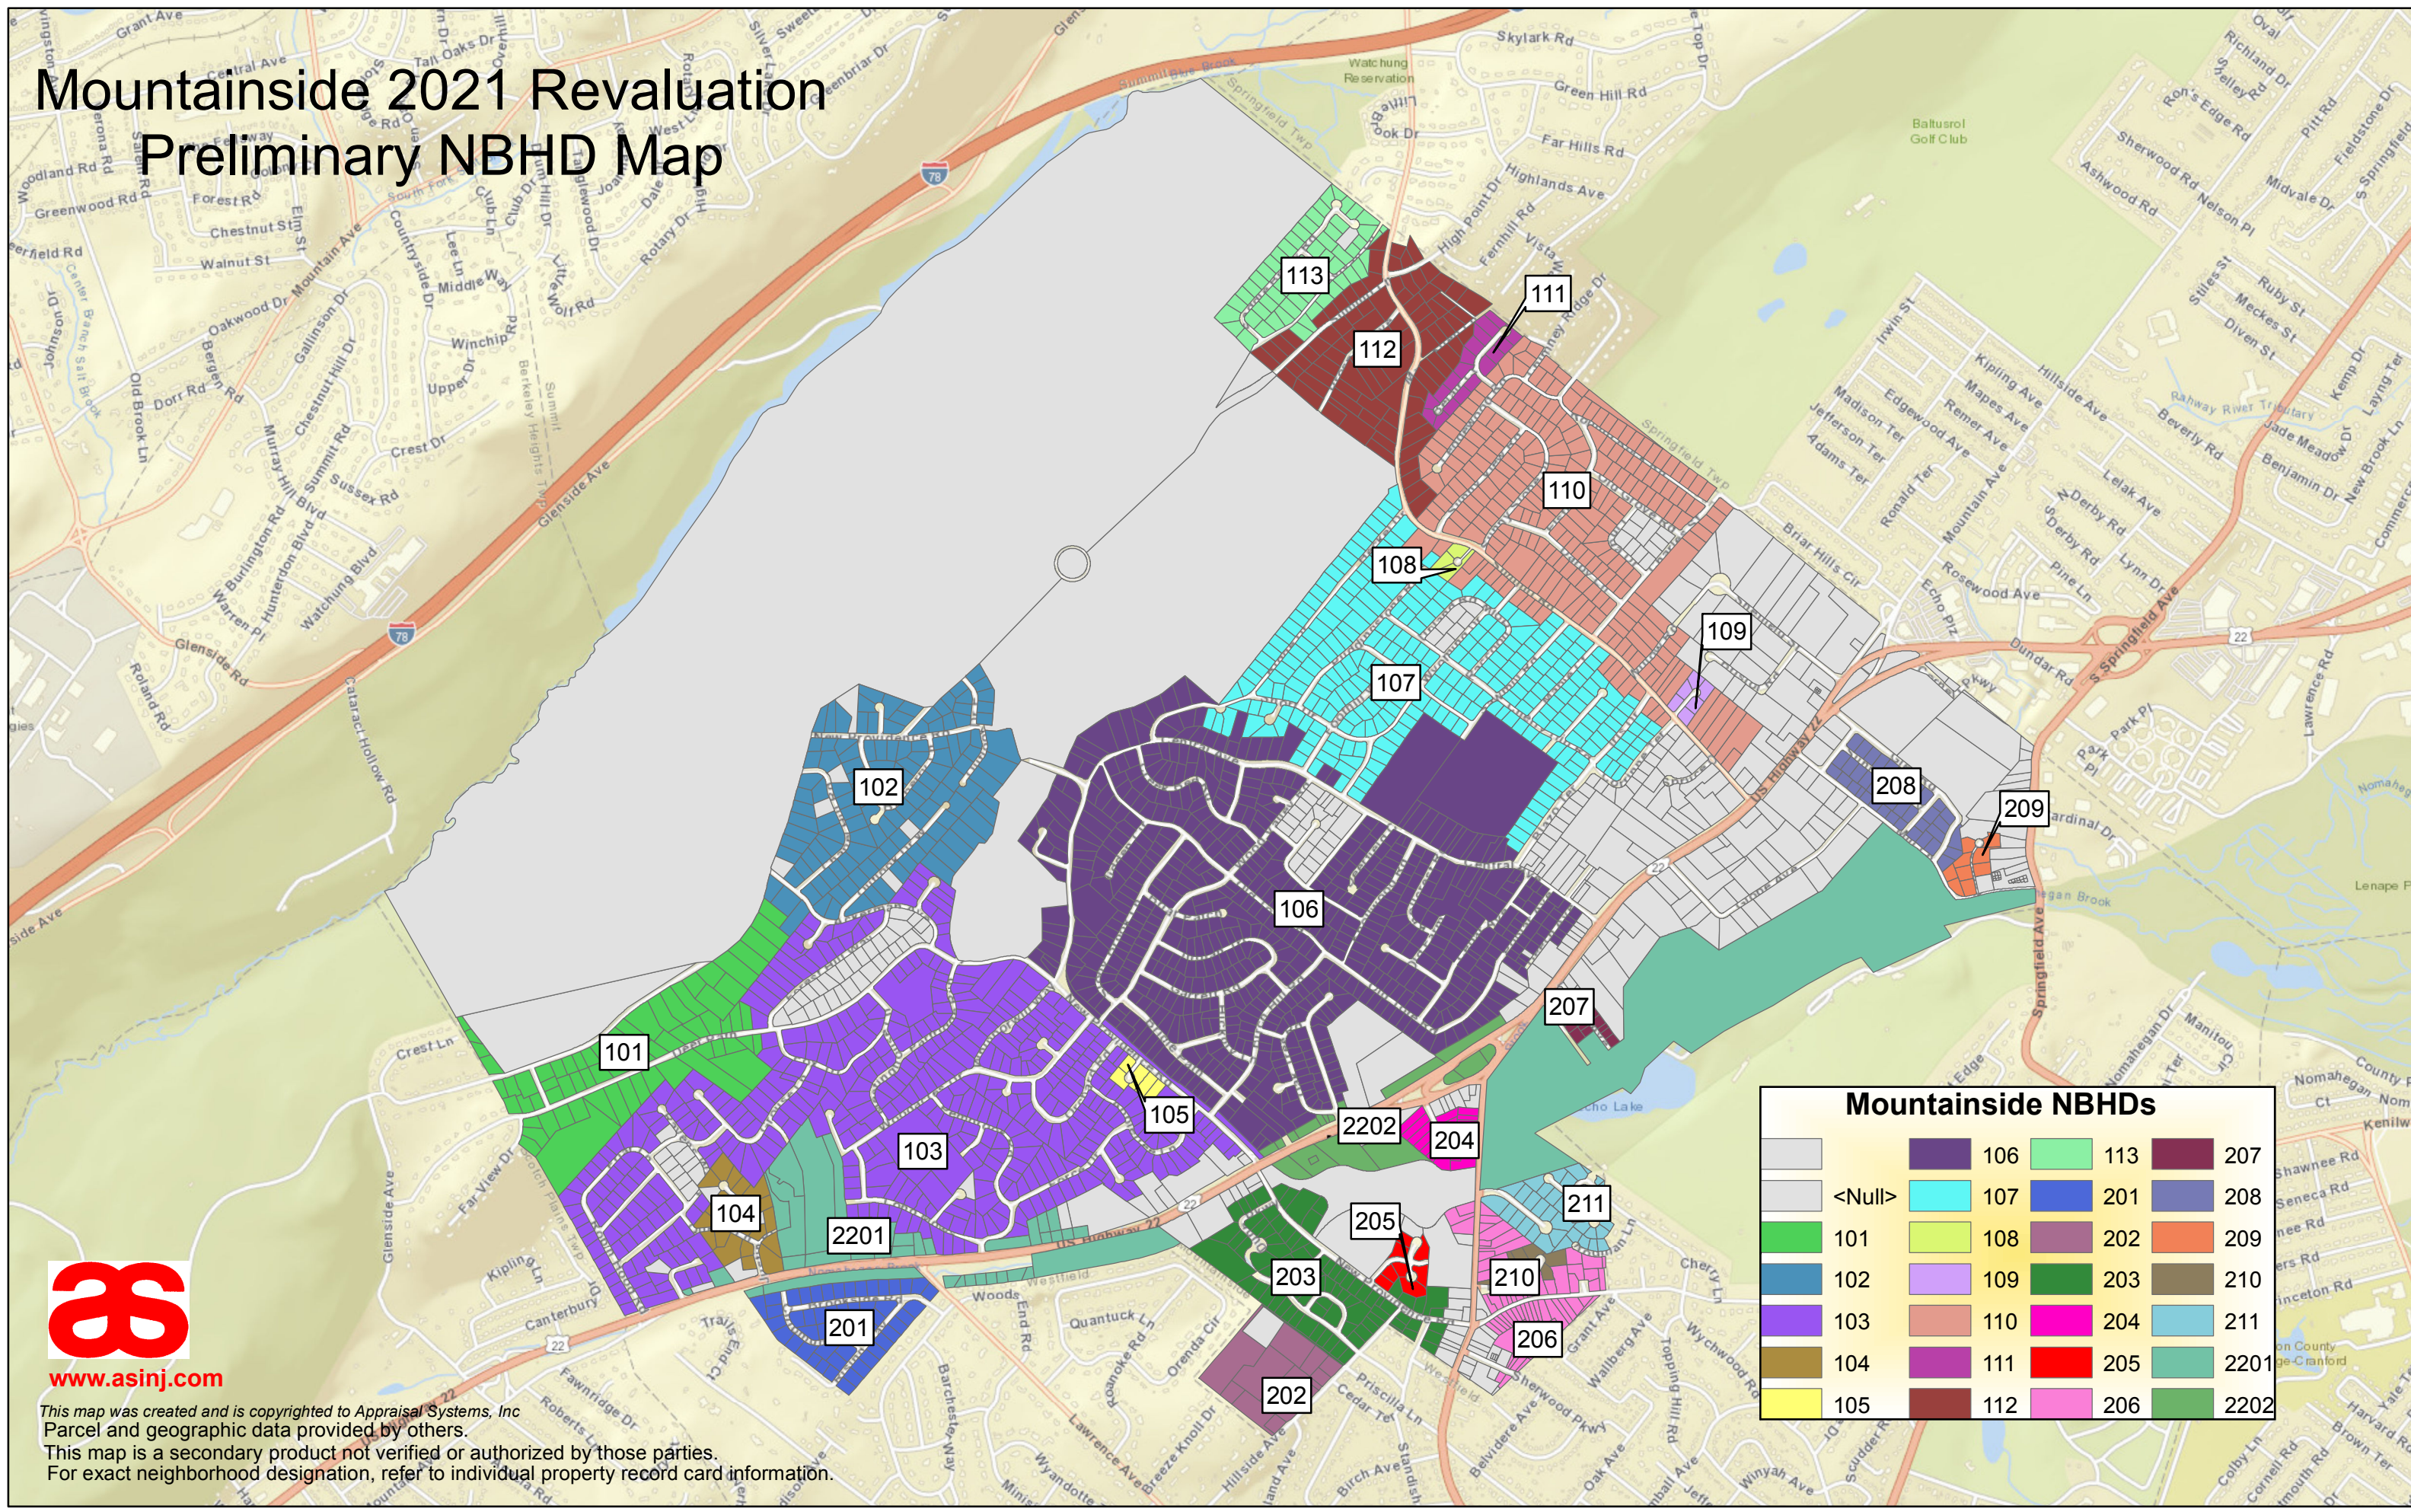

Mountainside 2021 Revaluation Preliminary NBHD Map

	<Null>		106		113		207
			107		201		208
	101		108		202		209
	102		109		203		210
	103		110		204		211
	104		111		205		2201
	105		112		206		2202

This map was created and is copyrighted to Appraisal Systems, Inc
Parcel and geographic data provided by others.
This map is a secondary product not verified or authorized by those parties.
For exact neighborhood designation, refer to individual property record card information.